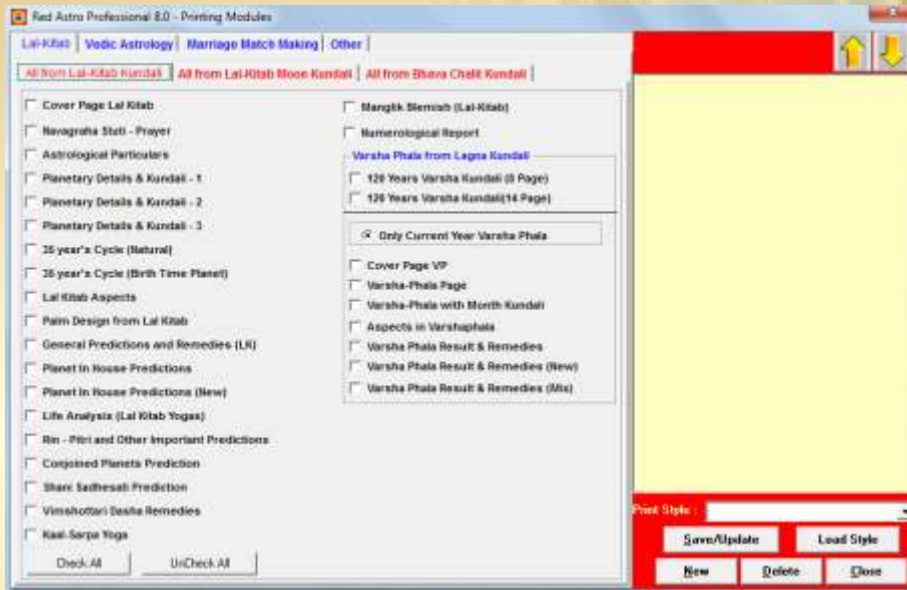

Set Printing Model

To make your own printing model, click on button. On click, it will open a new window, which consist all contents. Select the options according to your requirements and click Save/Update button.