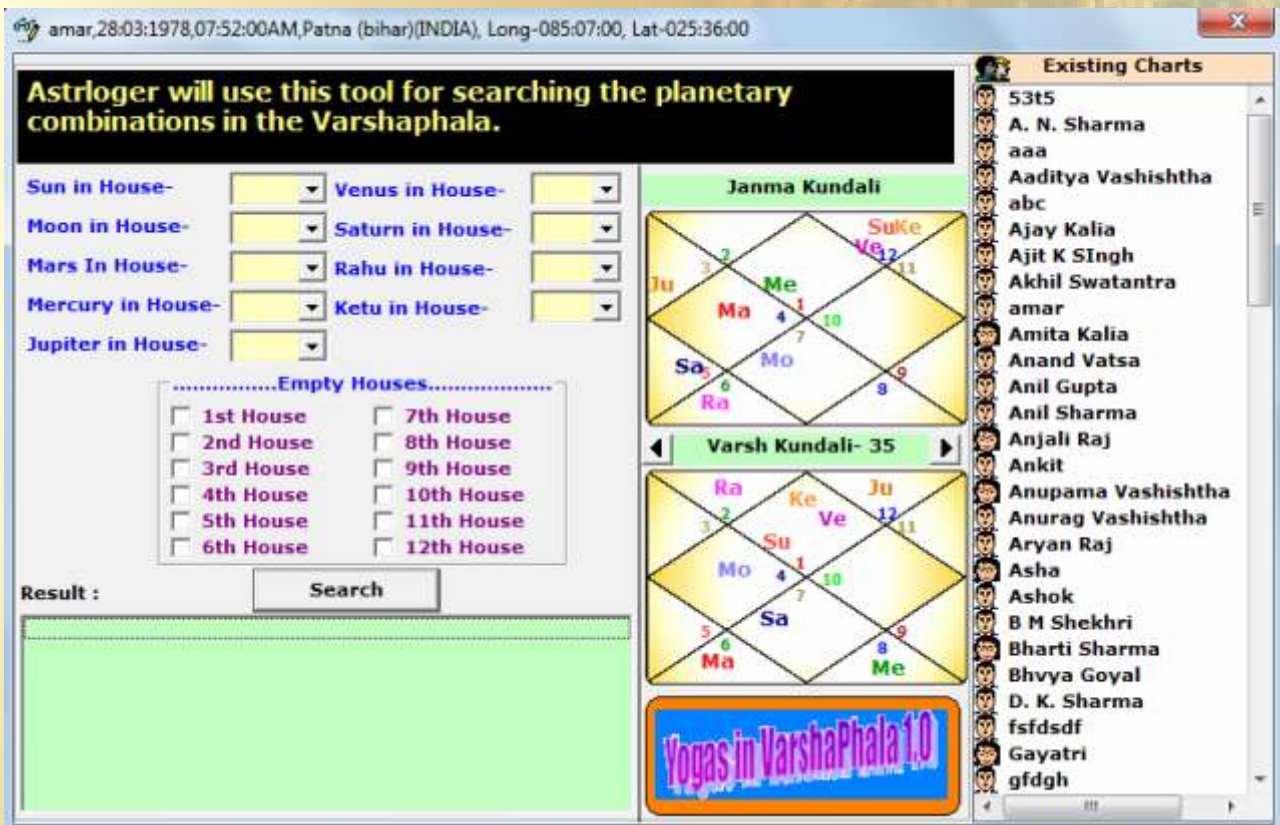

Planetary Combination Serach in Varsha Phala: If one or more than one planets are making any benefic or malefic yoga in Lagna Kundali or Varsha Phala Kundali, then there is provision for checking the same in complete life cycle, i.e. 120 years