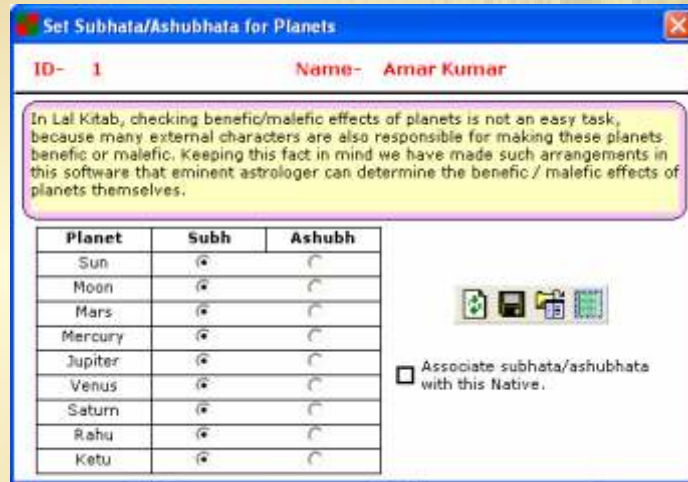

Shubha/Ashubha Planets Setting: auspiciousness – evilness of any planet depends upon many factors. Besides position of planet in its house, planetary position of other planets, their aspects, signs, yogas etc. are such other factors, which affect auspiciousness – evilness of any planet. However we have designed this software keeping all such factors in the mind, we have provided this tool for learned astrologers. With the help of this tool they can assess auspiciousness – evilness of any planet.