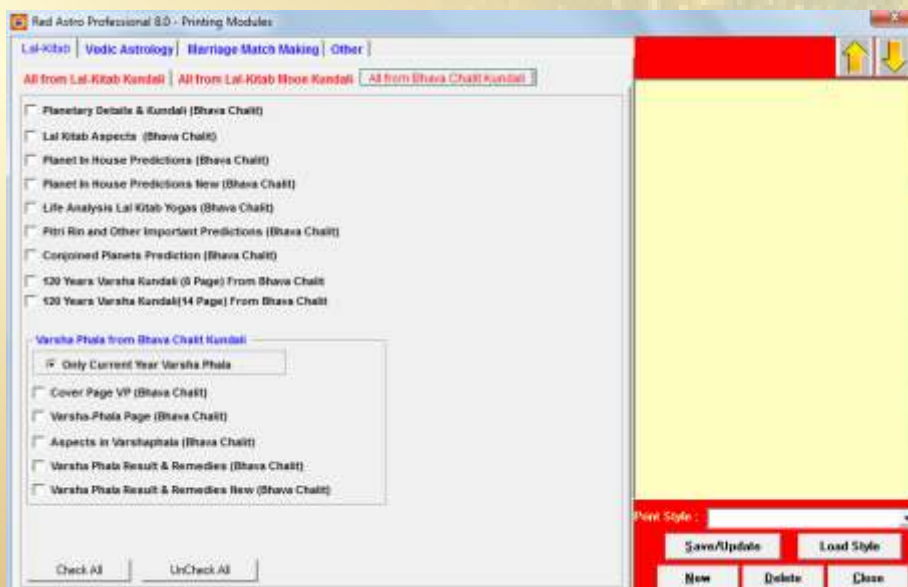

Set Printing Model

To make your own printing model, click on button. On click, it will open a new window, which consist all contents. Select the options according to your requirements and click Save/Update button.